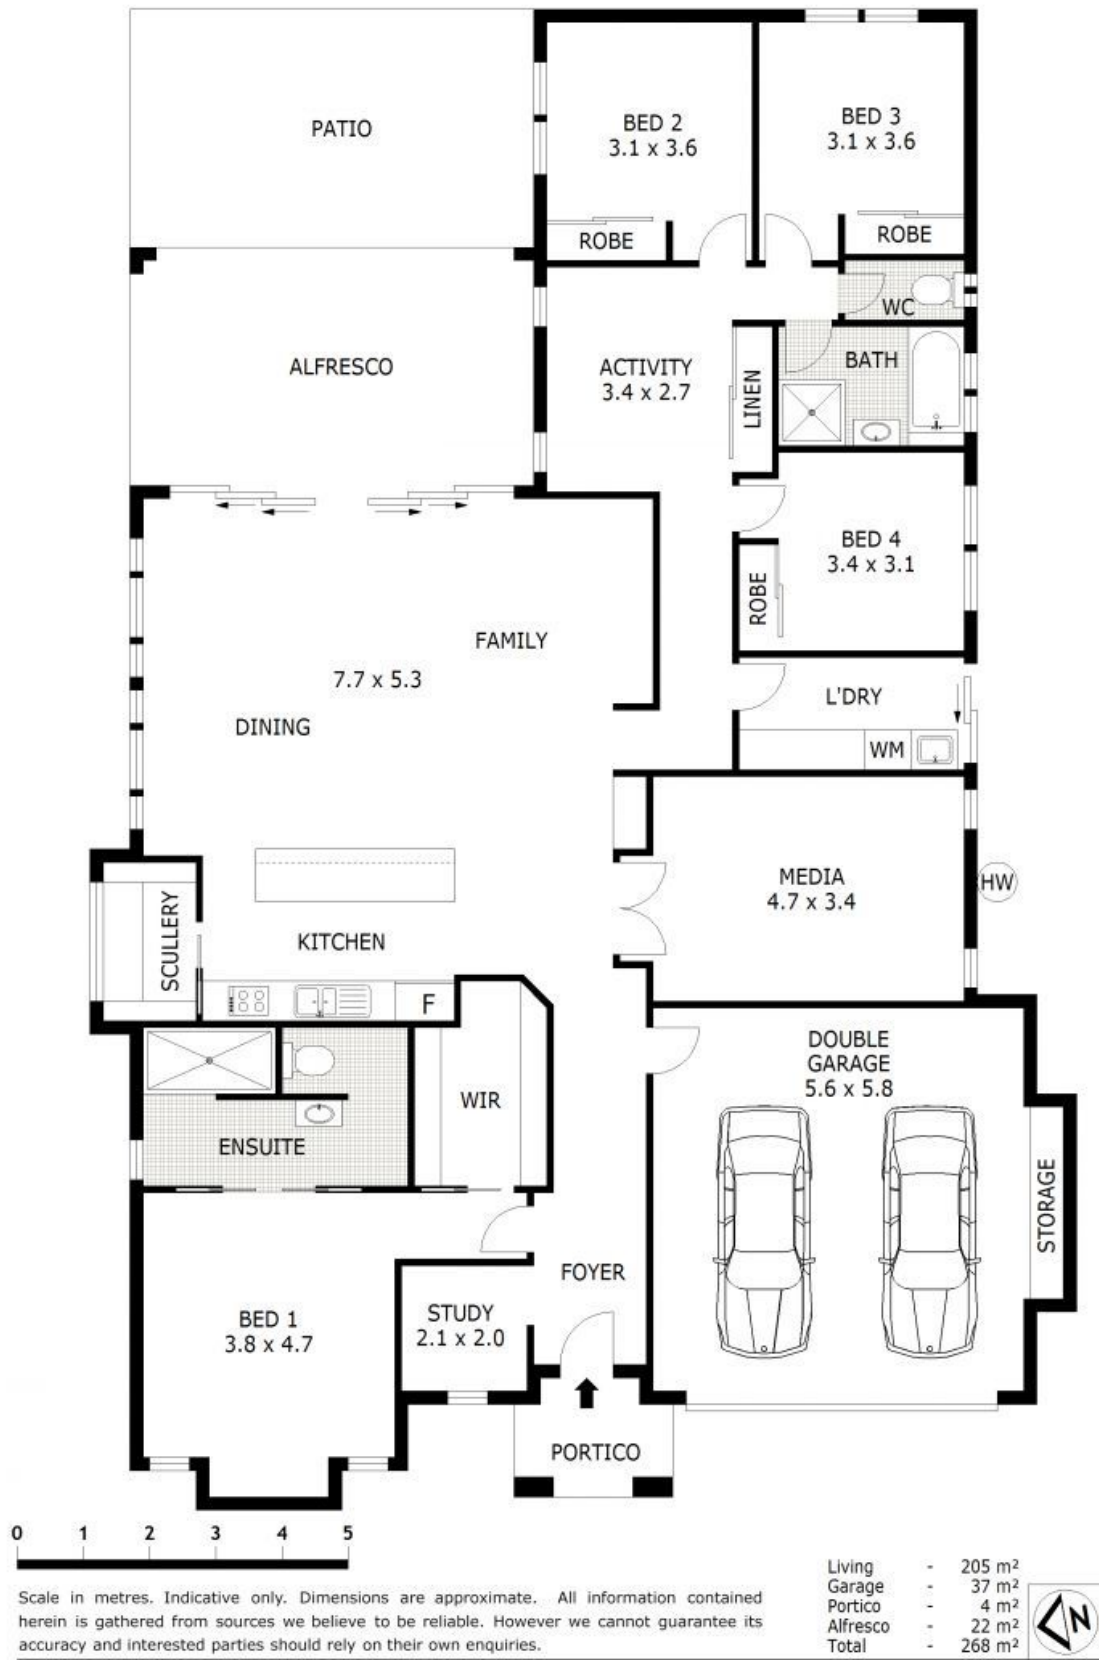

Mount Low, QLD
27 Marblewood Circuit

4 BED
2 BATH
2 CAR

keyes&co.
PROPERTY

INDULGE YOURSELF

This newly completed innovative residence provides luxurious finishes of family proportions and flowing indoor/outdoor living across its smooth sweeping floor plan creating a space of opulence and bliss. Set with in an idyllic crescent of high quality homes presenting a village atmosphere amongst its neighbours.

The Property

- Large 833 Square meter allotment with double gate side access
- High ceilings throughout create light, peaceful & fun filled rooms
- Functional interiors form a selection of vast living zones
- Additional separate study & kids activity areas
- Extensive glass creates seamless indoor/outdoor interaction

SOLD

Contact: Kirsty Keyes
0407 960 743

Type: House

Sold Date: 15/01/2016

Land: 833m2

<https://www.keyesandco.com.au>

Scale in metres. Indicative only. Dimensions are approximate. All information contained herein is gathered from sources we believe to be reliable. However we cannot guarantee its accuracy and interested parties should rely on their own enquiries.

27 Marblewood Circuit, Mount Low

Plans shown are only indicative of layout. Dimensions are approximate.

Mount Low, QLD
27 Marblewood Circuit